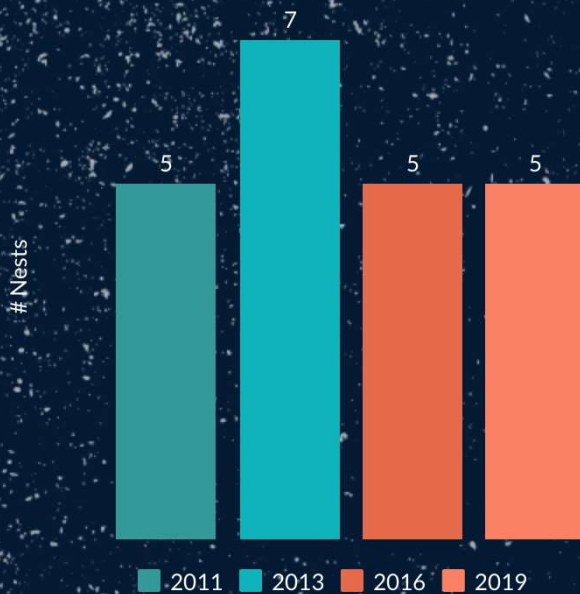

# Maggie

2019

TAG: UUK9111

FIRST NEST

13 April

@2:24 am

## Nests per Year

## HISTORY

the  
of Maggie

Turtle #11

at Sandy Point since 2011!

Maggie nested five times this year at Sandy Point!  
She was Turtle #11 of 24 for the 2019 season!

Size:

154.2 cm

5 Nests

## About Maggie

Maggie is a very consistent nester at Sandy Point. She's a turtle of average size. Her favorite beaches were the North and West Beaches! We had to relocate 3 of her nests because they were in danger of washing out during storms. All her nests hatched well.