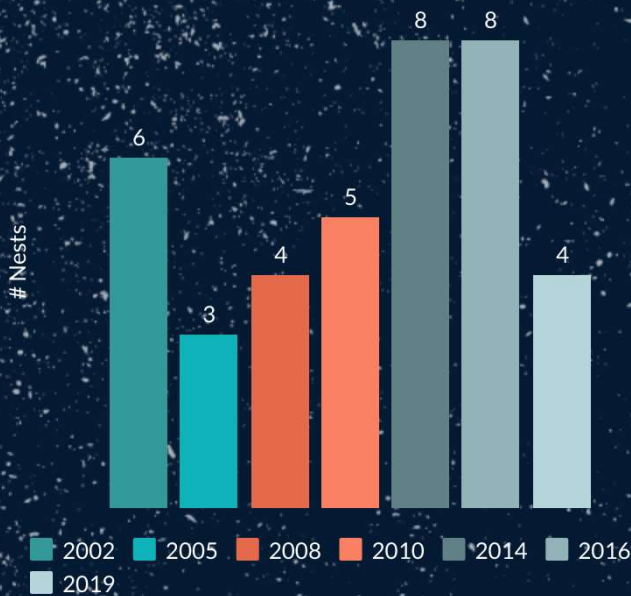

Carol

2019

TAG: PPQ272

FIRST NEST

18 April

@11:45 pm

Nests per Year

the

HISTORY

of Carol

Turtle #13

at Sandy Point since 2002!

Carol nested four times this year at Sandy Point!
She was Turtle #13 of 24 for the 2019 season!

Size:

162.7 cm

4 Nests

About Carol

Carol is a very consistent nester at Sandy Point. She's also a GIANT turtle! Her favorite beach was the North Beach! We will expect to see her in a year or two. Carol is a special turtle - she was adopted by our host family, the Benedicts - at Cottages by the Sea!