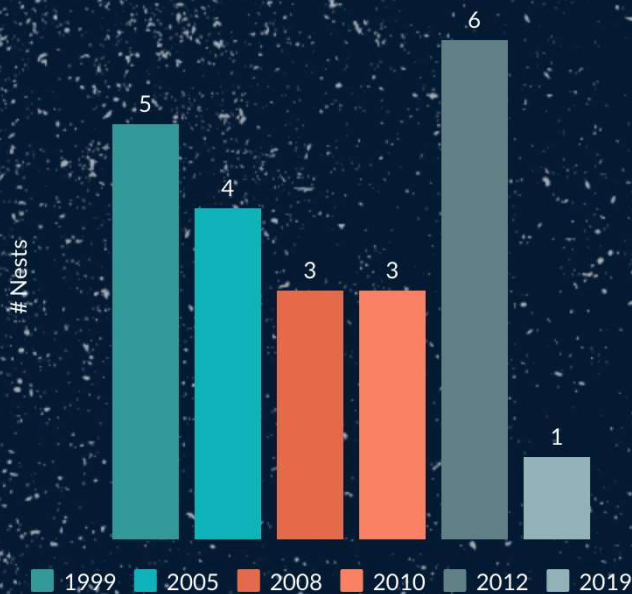

Sadie

2019

TAG: AAC374

FIRST NEST

19 April

@2:02 am

Nests per Year

the

HISTORY

of Sadie

Turtle #14

at Sandy Point since 1999!

Sadie nested only once this year at Sandy Point!
She was Turtle #14 of 24 for the 2019 season!

Size:

160.5 cm

01

Nest

About Sadie

Sadie has been a champion nester at Sandy Point since 1999. She is one of our biggest turtles. She nested on the North Beach!

Average # Eggs

87

in her clutches!

Adopted by Martha Henderson in memory of friend Sadie