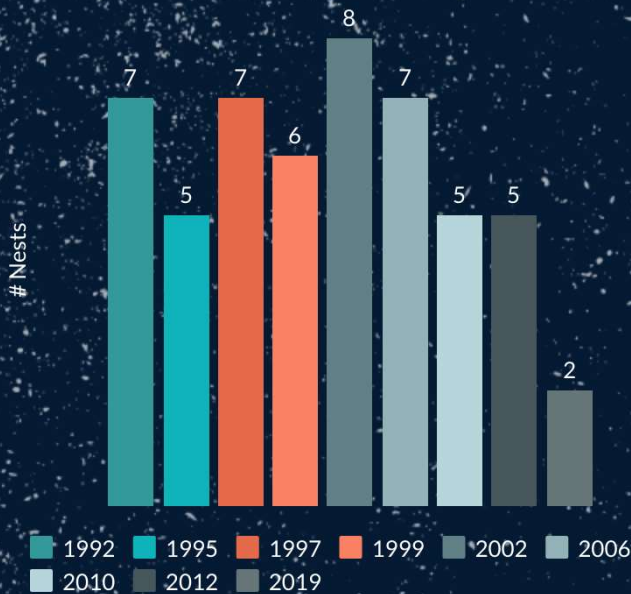

March Madi

2019

TAG: PPQ148

FIRST NEST

26 April

@12:15 am

Nests per Year

the HISTORY of Madi

Turtle #16

at Sandy Point since 1992!

Madi nested twice this year at Sandy Point!
She was Turtle #16 of 24 for the 2019 season!

Size:
156.0 cm

2 Nests

About March Madi

March Madi, Madi for short, has been coming to Sandy Point for many years! She has used all parts of the refuge for nesting in years past, North, West and South Beaches. This year she kept her nests (rather small ones) on the North Beach and we had to relocate one of them due to erosion.