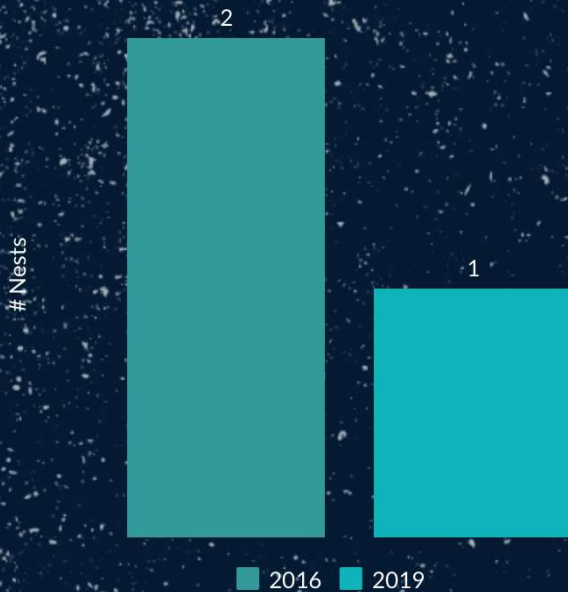

Koda

2019

TAG: SPP393

FIRST SPOTTED

9 June

@9:50 pm

Nests per Year

the

HISTORY

of Koda

Turtle #24

at Sandy Point since 2016!

Koda attempted to nest this year at Sandy Point. She was Turtle #24 of 24 for the 2019 season!

Size:

149.0 cm

Nests

About Koda

Koda was a new turtle in 2016 and she came back in 2019. She tried to dig a nest chamber several times but finally gave up and went back without nesting. She likely went to a nearby beach the next night and laid her eggs there instead.