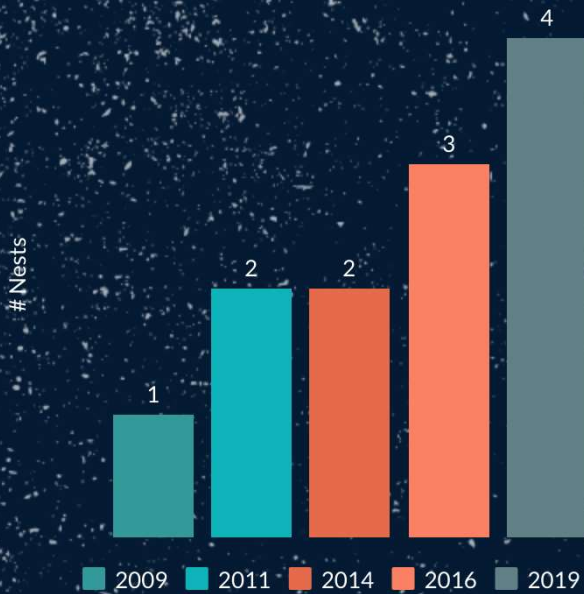

Evy

2019

TAG: YYX165

FIRST NEST

5 April

@1:37 am

Nests per Year

the HISTORY of Evy

Turtle #7

at Sandy Point since 2009!

Evy has been a regular nester at Sandy Point since 2009. She was Turtle #7 of 24 for the 2019 season!

Size:

148.0 cm

4 Nests

About Evy

Evy is a smaller than-average turtle but she is a good strong nester and her nests hatch well! She needs help digging her egg chamber because one of her rear flippers doesn't work very well, likely due to an old injury.