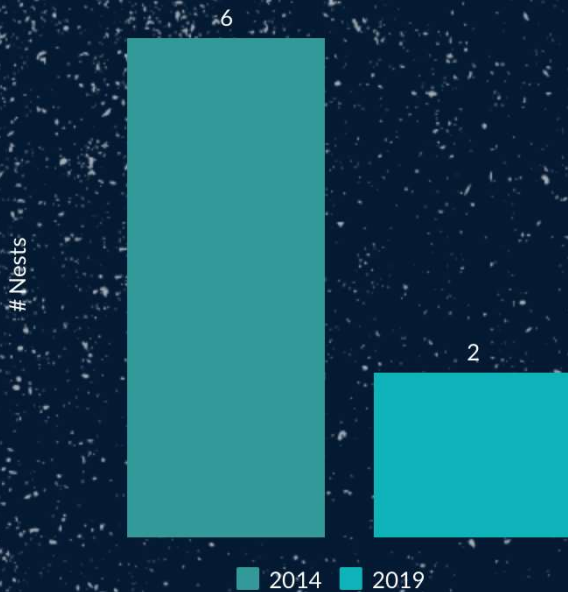

Kai

2019

TAG: SPP234

FIRST NEST

7 April

@12:09 am

Nests per Year

the

HISTORY

of Kai

Turtle #9

at Sandy Point since 2014!

Kai nested twice this year at Sandy Point!
She was Turtle #9 of 24 for the 2019 season!

Size:

151.7 cm

2 Nests

About Kai

Kai was a new nesting turtle in 2014, when she got her tags. She has been away from Sandy Point for five years. She's a turtle of average size. Hopefully she will be back before another five years passes!