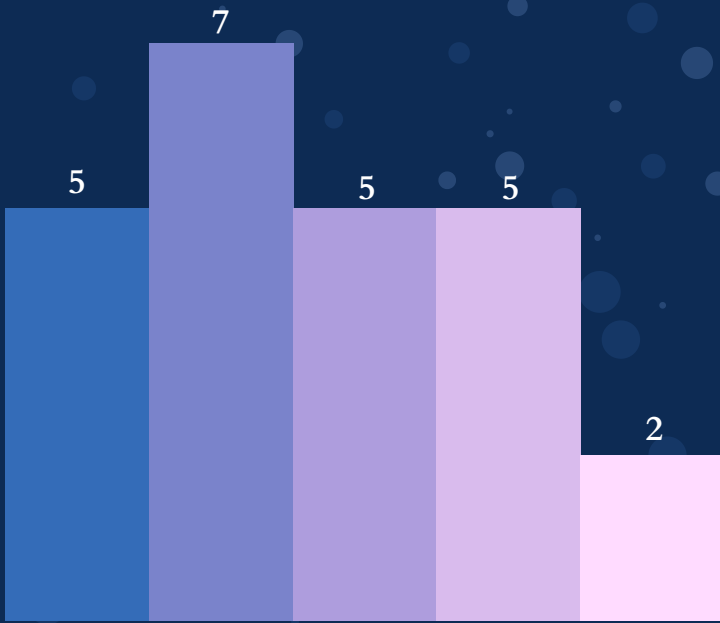

Maggie

2022

TAG: UUK911
Leatherback sea turtle

FIRST NEST

15 April

@2:05 AM

Nests per Year

■ 2011 ■ 2013 ■ 2016 ■ 2019 ■ 2022

THE

HISTORY OF

Maggie

TURTLE #14

at Sandy Point since 2011!

Maggie loves nesting at
Sandy Point!

SIZE:

155.9 cm

2 Nests

About Maggie

We were excited to see Maggie return to nest at Sandy Point this year. She is a beautiful turtle. We can't wait to see her again in a few years!

Our team thanks you for your support!